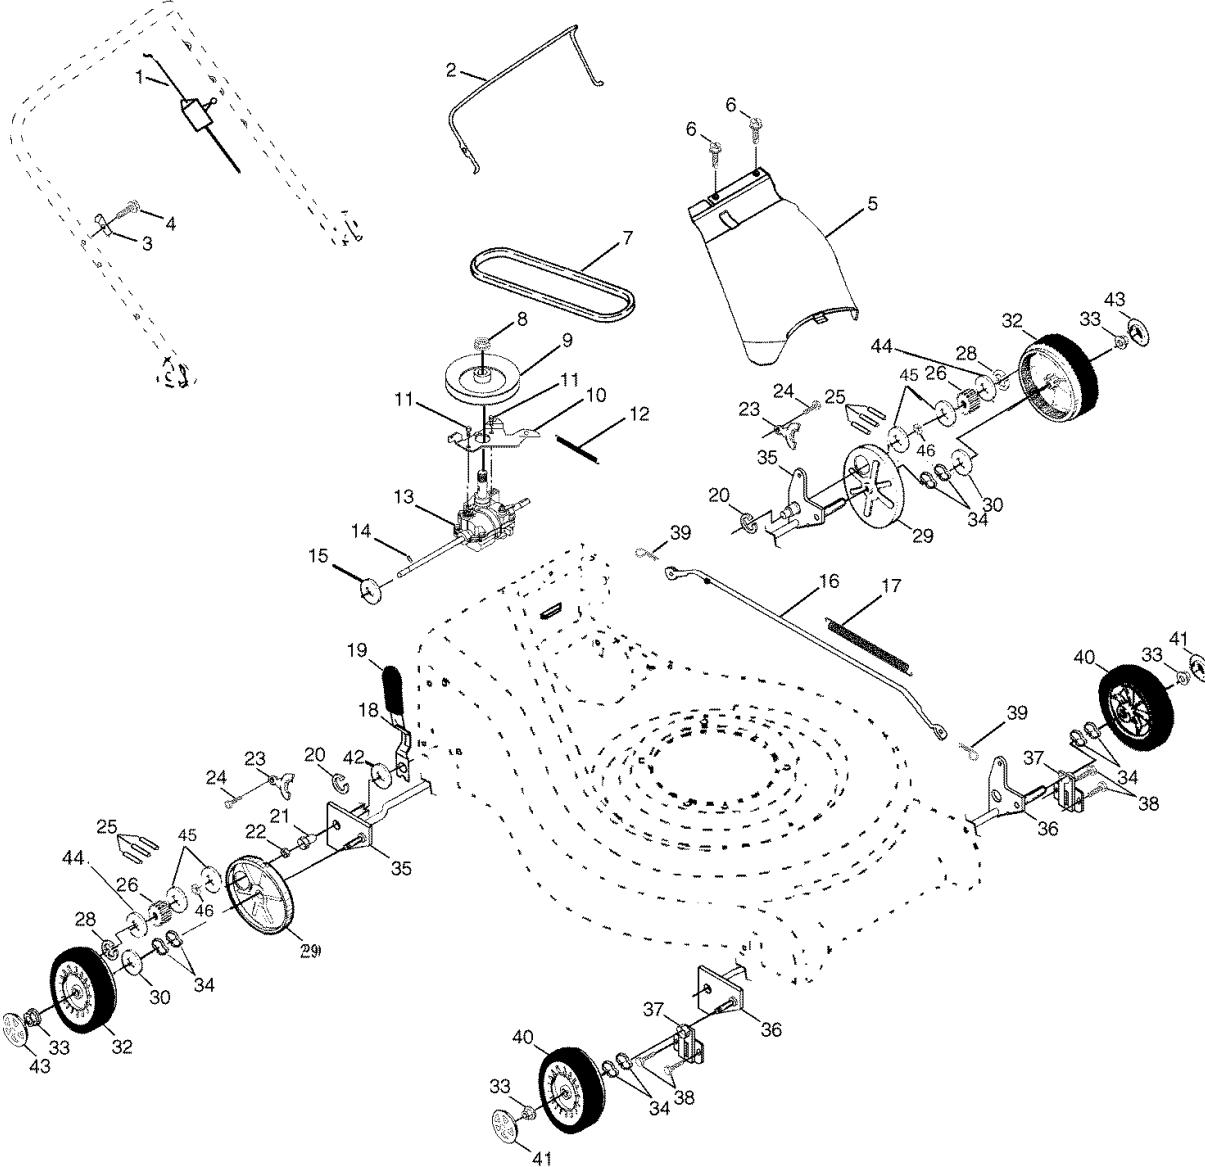

REPAIR PARTS

ROTARY LAWN MOWER - - MODEL NO. 600RDM2 (J600RDMD) 954 13 00 32

REPAIR PARTS

ROTARY LAWN MOWER - - MODEL NO. 600RDM2 (J600RDMD) 954 13 00 32

KEY NO.	PART NO.	DESCRIPTION	KEY NO.	PART NO.	DESCRIPTION
1	532161587	Cable Drive	21	532163365	Bearing Support
2	532161473	Bail Control Drive	22	532169911	Bearing Ball
3	532164557	Bracket, Downstop	23	532164555	Retainer Drive Asm. Stmp.
4	532083816	Screw Hex Wash Head Tapping 10-2	24	532057808	Screw Hex Head Tapping 1/4-20 x .75
5	532161537	Cover Drive	25	532170011	Drive Pawl
6	532750634	Screw Thdrol 10-25 x .50	26	532166450	Pinion, Drive
7	532160816	V-Belt	28	812000058	E-Ring 7/16
8	532132010	Nut Lock Flanged 3/8-16 Zinc	29	532088080	Cover, Dust Wheel
9	532163939	Pulley Driven	30	532067725	Washer 1/2 x 1-1/2 x .134
10	532164553	Belt Keeper	32	532162063	Wheel 9 x 2
11	817541011	Screw Hex Wash Head 10-24 X .668	33	532083923	Nut Hex Flange Lock
12	532075192	Spring	34	532057143	Wave Washer
13	532169611	Transmission Asm.	35	532164552	Shaft Asm. Rear
14	532145354	Pin Spring Thrust	36	532164550	Shaft Asm. Front
15	532057079	Washer Hardened	37	532161463	Retainer Front Shaft
16	532161584	Rod Connecting	38	532163409	Screw 12 x 5/8
17	532161602	Spring Extension	39	532700279	Clip Retainer
18	532164554	Spring Selector	40	532143593	Wheel 8 x 2
19	532161961	Knob Selector Spring	41	532150182	Hubcap
20	812000022	E-Ring 7/8	42	819572216	Washer
			43	532150181	Hubcap
			44	532052160	Washer
			45	532062335	Belleville Washer 1/2
			46	532088118	Felt Washer