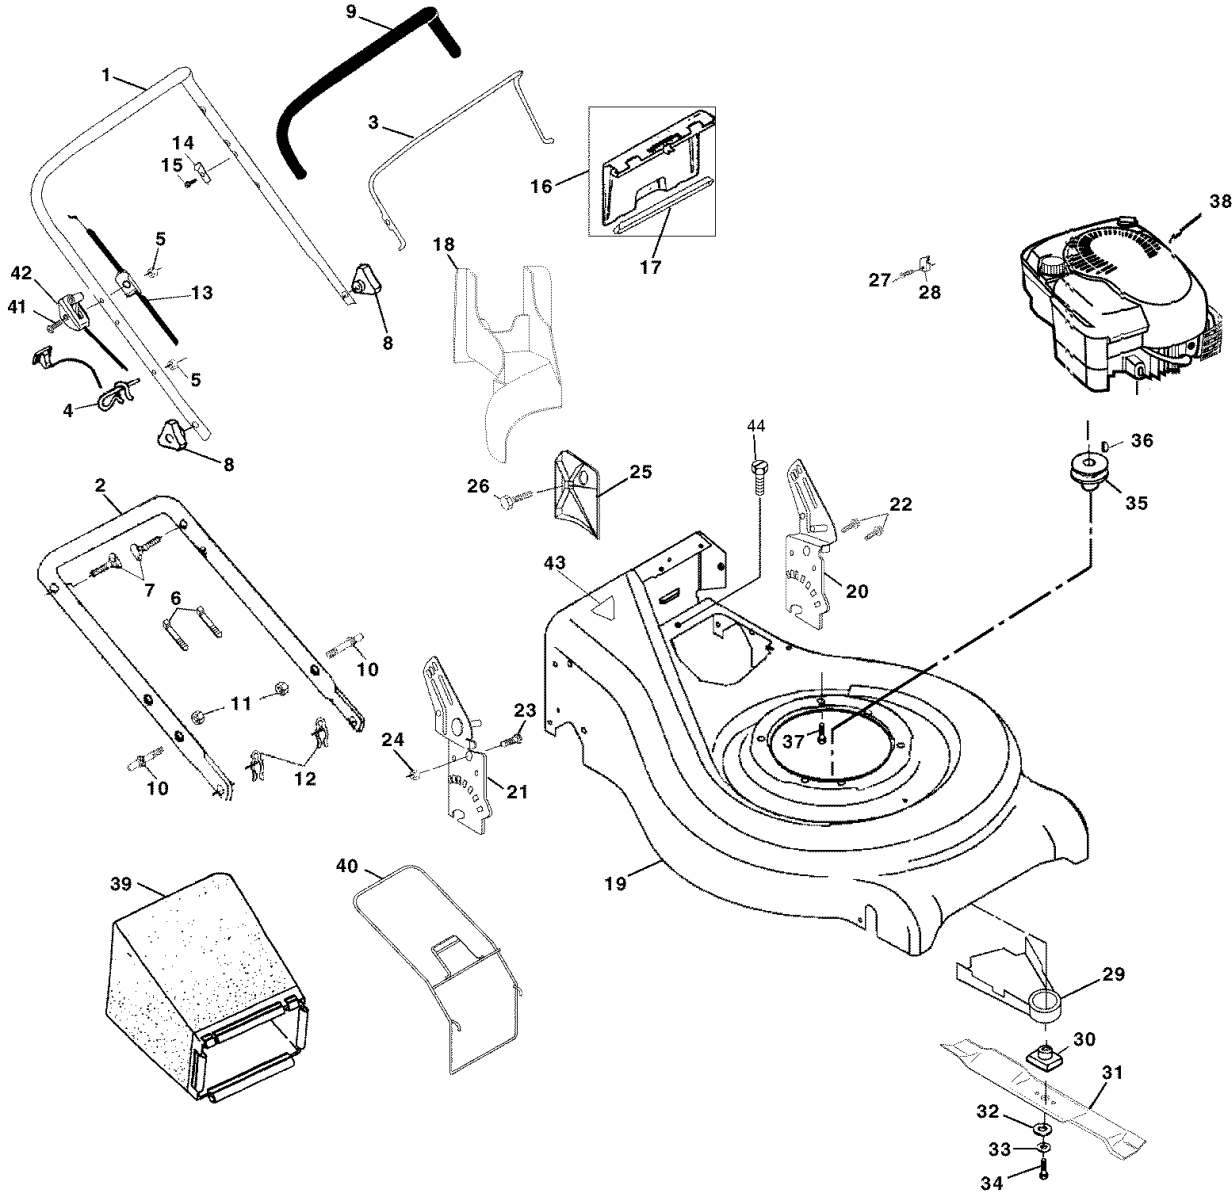

ROTARY LAWN MOWER - - MODEL NO. 600RDM2 (J600RDMD) 954 13 00 32

REPAIR PARTS

ROTARY LAWN MOWER - - MODEL NO. 600RDM2 (J600RDMD) 954 13 00 32

KEY NO.	PART NO.	DESCRIPTION	KEY NO.	PART NO.	DESCRIPTION
1	532167163	Handle, Upper Dlx Comf.	26	532163409	Screw 12 x 5/8
2	532164556	Handle, Lower	27	532083816	Screw
3	532131036	Bail, Cont. Wire Dlx Comf. Blk	28	532111190	Cable Clamp
4	532132001	Guide, Rope, Side	29	532134612	Shield, Debris Modified
5	532063601	Nut, Hex Lockwasher 1/4-20	30	532851514	Adapter
6	532066426	Wire, Tie	31	532159267	Blade, 21"
7	532131959	Bolt, Handle 5/16-18 x 1.75	32	532851074	Washer, Hardened
8	532087692	Knob, Handle	33	532850263	Lockwasher, Helical Spring 3/8
9	532164265	Grip, Hdl Foam Smooth	34	532851084	Screw, Hex Head 3/8-24 x 1.38
10	532161551	Bolt, Sq. Neck	35	532084596	Pulley, Engine
11	873990500	Nut, Hex Lockwasher Ins. 5/16-18 UNC	36	532087677	Key, Hi Pro
12	532051793	Cotter, Hairpin	37	532150406	Bolt, Engine
13	532133107	Cable	38	-----	Engine Briggs & Stratton 12H802
14	532125162	Bracket, Upstop			Order parts from engine manufacturer
15	532083816	Screw, Hex Washer Head Tapping 10-2	39	532166834	Grass Catcher Bag
16	532162085	Kit, Door Rear	40	532161358	Grass Catcher Frame
17	532161548	Seal, Door	41	532144929	Screw
18	532165261	Plug, Mulcher	42	532164137	Throttle Control
19	532163424	Kit, Housing	43	532145494	Decal Danger
20	532164548	Handle, Bracket	44	532054583	Self Tapping Screw
21	532169306	Handle, Bracket Asm. Right	--	532161057	Warning Decal
22	532150078	Screw, Hex Wshd	--	532166832	Operator's Manual(Euro)
23	532163183	Bolt, Hex Head 5/16-18 x 5/8	--	532166833	Operator's Manual(Scand)
24	532063124	Nut, Hex Lock Wshr 5/16-18			
25	532161333	Baffle, Side			